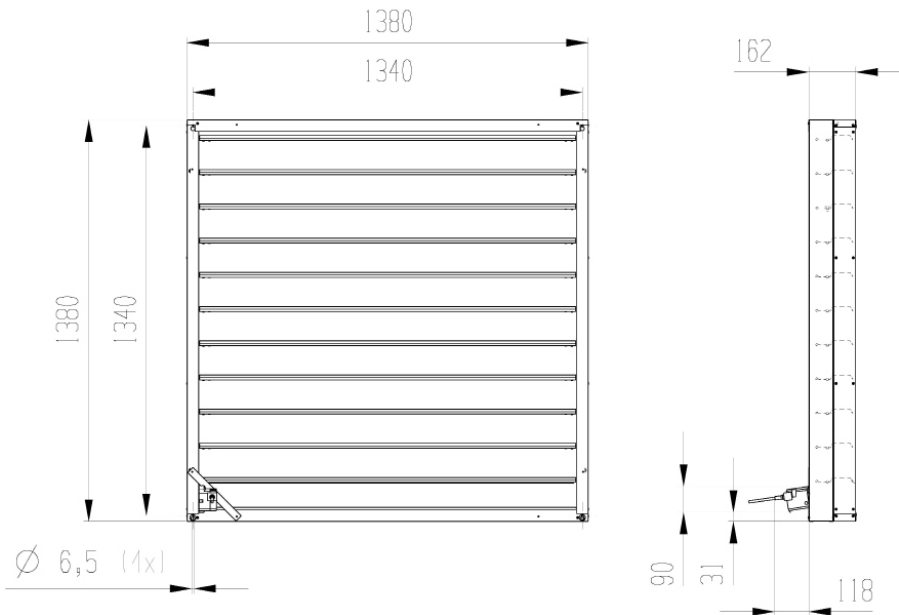

Performance curve inlet shutter (1300 mm)

Pressure and air flow may not exceed the maximum values (60 Pa en 38.000 m³/h).

Optional: - wire guard on inlet side of shutter
- actuator

VOSTERMANS VENTILATION