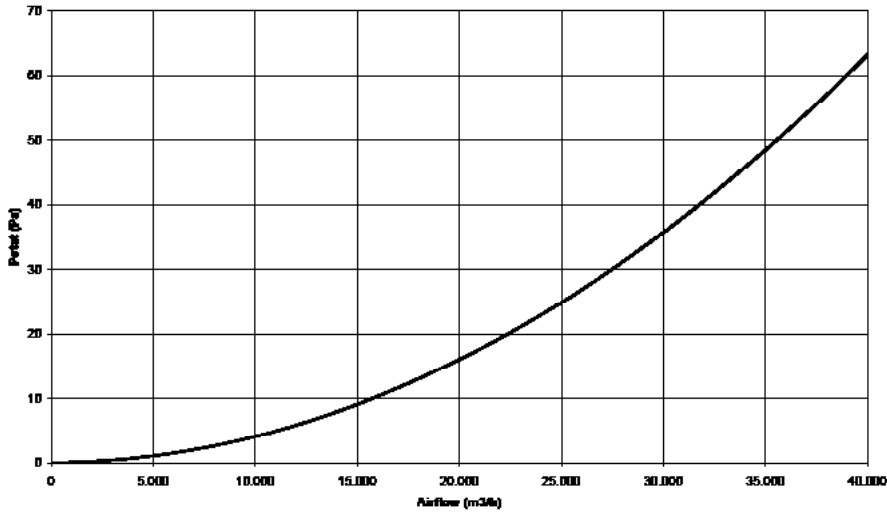

Performance curve inlet shutter (1300 mm)

Pressure and air flow may not exceed the maximum values (60 Pa en 38.000 m³/h).

Optional: - wire guard on inlet side of shutter
- actuator

VOSTERMANS VENTILATION