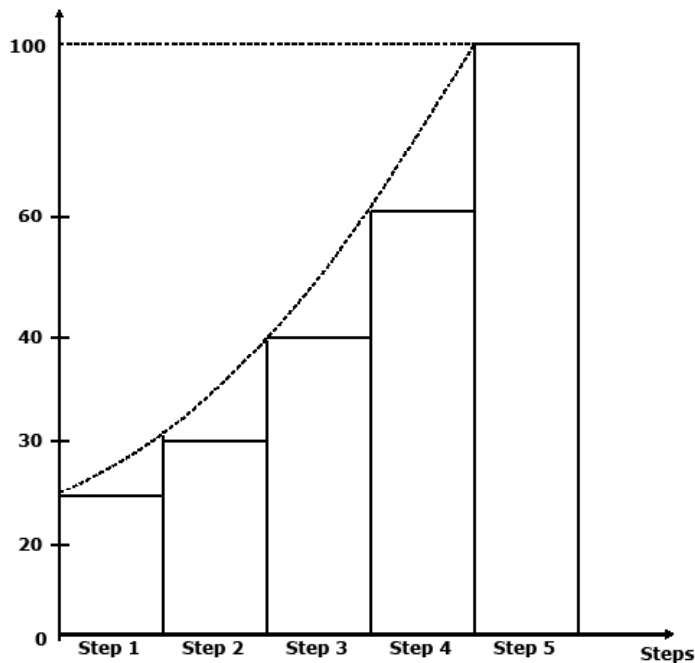

Specifications STW

Definition	Min.	Typ.	Max.	Units	Notes
Controller Type					Step Transformer
Mains supply		230		V	Single-phase
Mains frequency	50		60	Hz	
Fan output current			10 to 21	A	Depending on type
Housing					IP43 aluminium housing

Specifications STD

Definition	Min.	Typ.	Max.	Units	Notes
Controller Type					Step Transformer
Mains supply		400		V	Three-phase
Mains frequency	50		60	Hz	
Fan output current			5 to 25	A	Depending on type
Housing					IP43 aluminium housing

Control Diagram STW-A & STD-A automatic

Ventilation Output (%)

Vostermans Ventilation developed the open modular system Mf-Net for various applications. Mf-Net is applied in agricultural and industrial market segments.

VOSTERMANS VENTILATION

Vostermans Ventilation B.V.
P.O. Box 3025
NL-5902 RA Venlo – Holland
Tel. +31 (0)77 389 32 32
Fax +31 (0)77 382 08 93
ventilation@vostermans.com
www.vostermans.com

Vostermans Ventilation S.A.R.L.
B.P. 1801
27018 Evreux Cedex
France
Tel. +33 (0)2 32 38 11 00
Fax +33 (0)2 32 33 37 12
ventilation@vostermansfrance.com
www.vostermans.com

Vostermans Ventilation Inc.
2439 S. Main St. – USA
Bloomington, IL 61704
Tel. +1 309 827 - 9798
Fax +1 309 829 - 1993
ventilation@vostermansusa.com
www.vostermansusa.com

Vostermans Ventilation Sdn. Bhd.
330, Lot 2593, Jln Seruling 59, Kws3,
Tmn Klang Jaya, 41200, Klang,
Selangor D.E., Malaysia
Tel. +60 (0)33324 3638 (HL)
Fax +60 (0)33324 1239
ventilation@vostermansasia.com
www.vostermans.com

Vostermans Ventilation B.V. develops, manufactures and distributes the full line of:

All rights reserved. Vostermans Companies is not responsible for inaccurate or incomplete data. In case of questions and / or regards, please contact ventilation@vostermans.com

Subject to alterations 03/2016